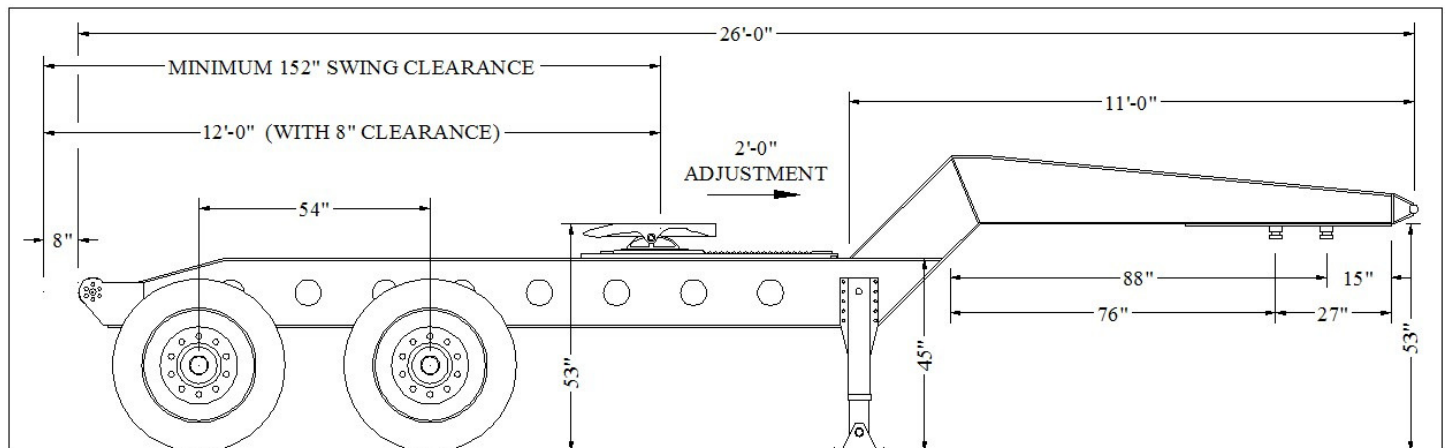

NUTTALL JEEP

SOME OPTIONS MAY BE SHOWN

Standard Features:

- T-1 Steel Beam Construction
- Air Ride Suspension
- ¾" Wall, 27,500# Capacity Axles
- Anti-Lock Brake System
- Steel Unimount Wheels
- 295/75R/22.5 OEM Steel Belted Radial Tires
- Manual Override Air Ride Controls
- Sliding 5th Wheel
- Front Lift Eye
- Your Choice of Standard Colors