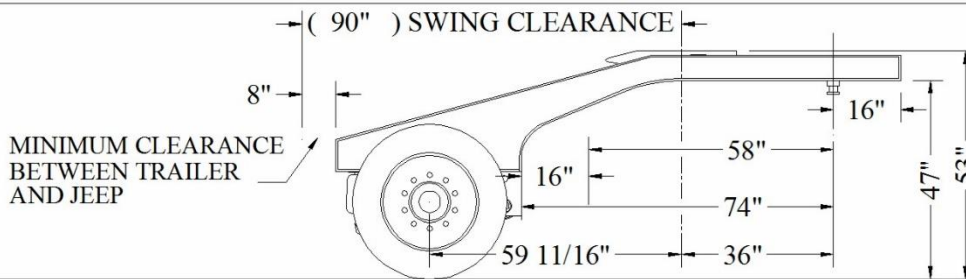

SINGLE AXLE JEEP NUTTALL 12 TON CAPACITY

SOME OPTIONS MAY BE SHOWN

Standard Features:

- T1 Steel Beam Construction
- Air Ride Suspension
- 25,000# Axles
- Anti-Lock Braking System
- Hub Pilot Wheels
- 255/70R22.5 OEM Steel Belted Radial Tires
- 1 D-Ring per Side
- LED Lighting with Sealed Wiring Harness
- Your Choice of Standard Colors
- 47" King Pin Height
- 53" Fifth Wheel Height